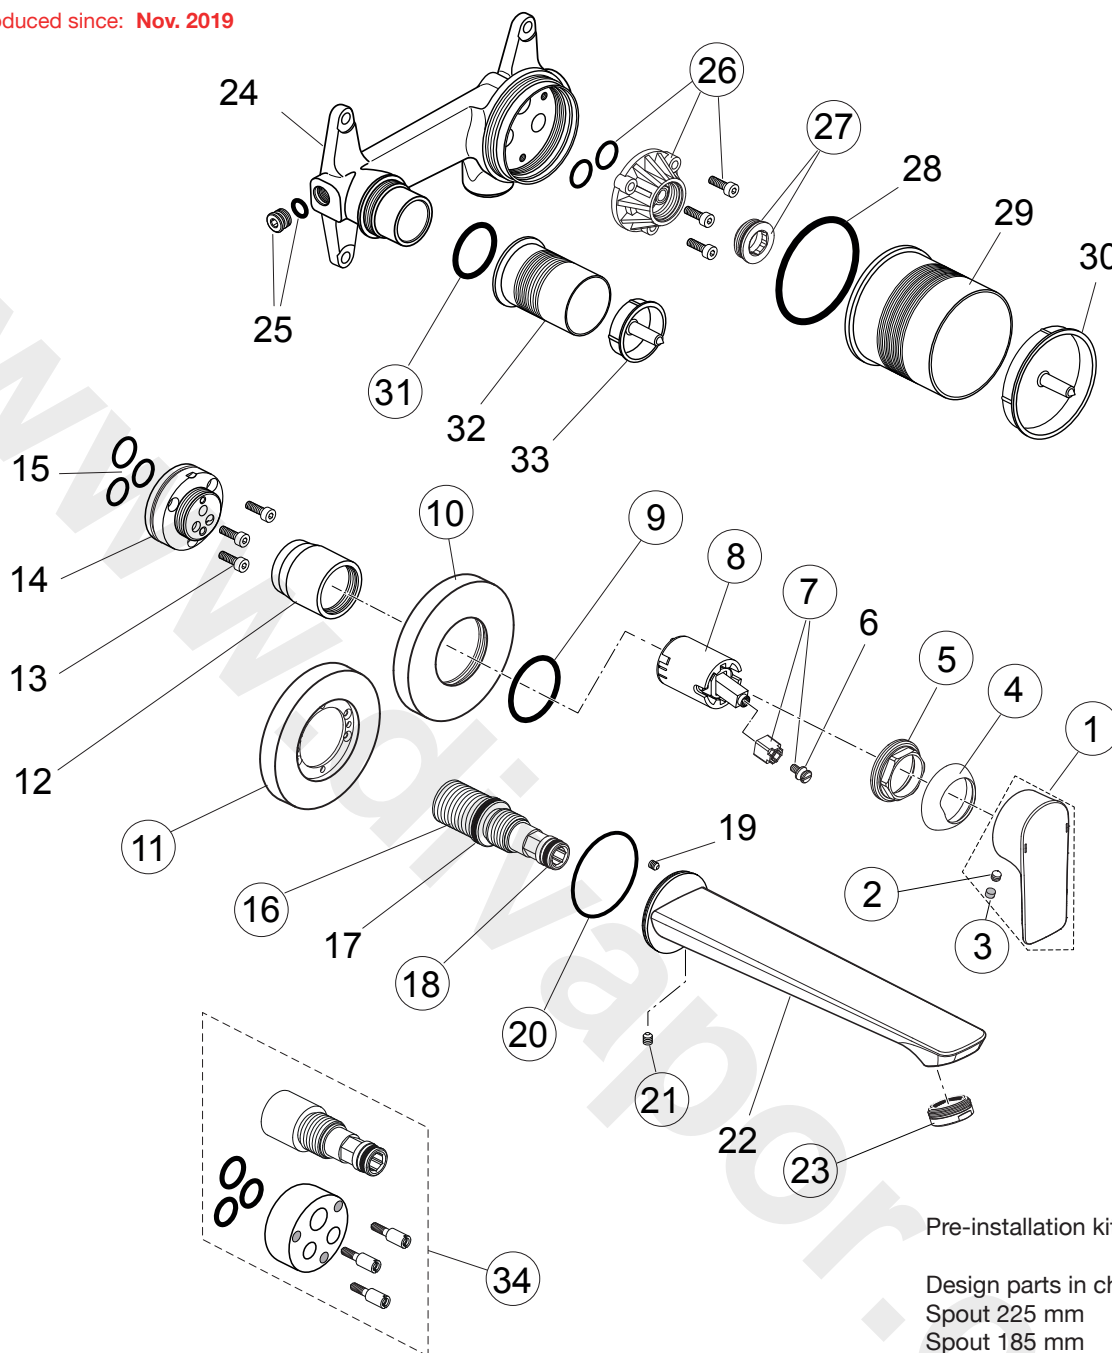

Connect Air

A7009.. A7029..

Ideal Standard

Produced since: **Nov. 2019**

Pre-installation kit 1 **A5948NU**

Design parts in chrome
Spout 225 mm **A7009AA**
Spout 185 mm **A7029AA**

Replace XX with the appropriate finish code

Chrome = AA Silver Storm = GN Gold = A2 Magnetic Grey = A5

Example spare part order:
B 961 383 AA in Chrome

Pos.	Description	Part-Number	Qty.	Pos.	Description	Part-Number	Qty.
1	Lever cpl. marked red/blue	A 861 452 XX	1 Set	19	Thread pin M3x5		
2	Thread pin M5x6 DIN914	A 860 603 NU	1 pcs	20	O - Ring Ø 41 x 1,78	A 961 863 NU	1 pcs
3	Handle cap	A 861 453 NU*	1 Set	21	Thread pin M5x5	A 962 625 NU	3 pcs
4	Cover cap	A 861 080 XX	1 pcs	22	Spout		
5	Clamping nut M36 x 1	B 961 087 NU	1 pcs	23	Aerator M24x1-5l/min	B 961 383XX	1 pcs
6	Handle srew M4			24	Body (built-in)		
7	Handle insert + screw	B 961 086 NU	1 Set	25	Superior block M10x1		
8	Cartridge Kerox Ø28 + Pos 6	F 960 855 NU	1 Set	26	Flushing device complete	F 960 881 NU	1 Set
9	O - Ring Ø 40 x 3	H 962 197 NU*	1 Set	27	Plug with o-ring	A 963 548 NU	1 Set
10	Escutcheon with. Pos.9	A 861 234 XX	1 Set	28	O - ring Ø 54 x 2,5		
11	Escutcheon for spout	A 861 454 XX	1 pcs	29	Plaster guard for cartridge		
12	Sleeve with thread inside			30	Cover for pos. 34		
13	Cylindrical screw M4 x 12			31	O - ring Ø 26 x 2,5	A 860 845 NU	1 pcs
14	Insert			32	Plaster guard for spout		
15	O - ring set			33	Cover for pos. 37		
16	Connector nipple cpl.	A 861 270 NU	1 Set	34	Extension kit 20mm longer	F 960 867 NU	1 Set
17	O - ring Ø 19 x 2,5						
18	O - ring Ø 10 x 2	A 963 495 NU	2 pcs				

*Universal set (not all parts needed)

Connect Air